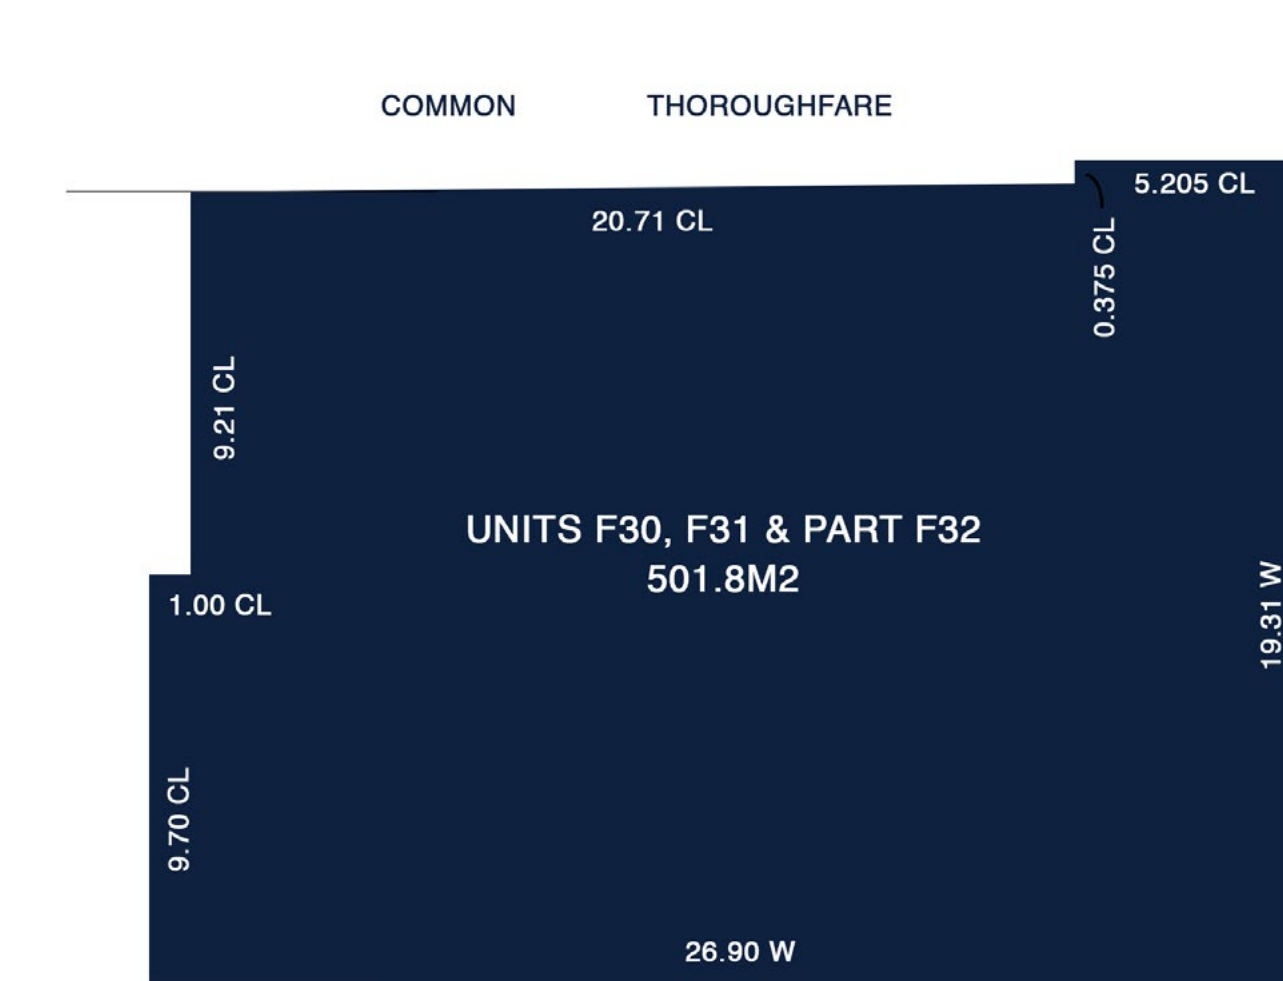

Units F30 + F31

FLOOR AREA - 501.8 SQM*

■ AVAILABLE FOR LEASE