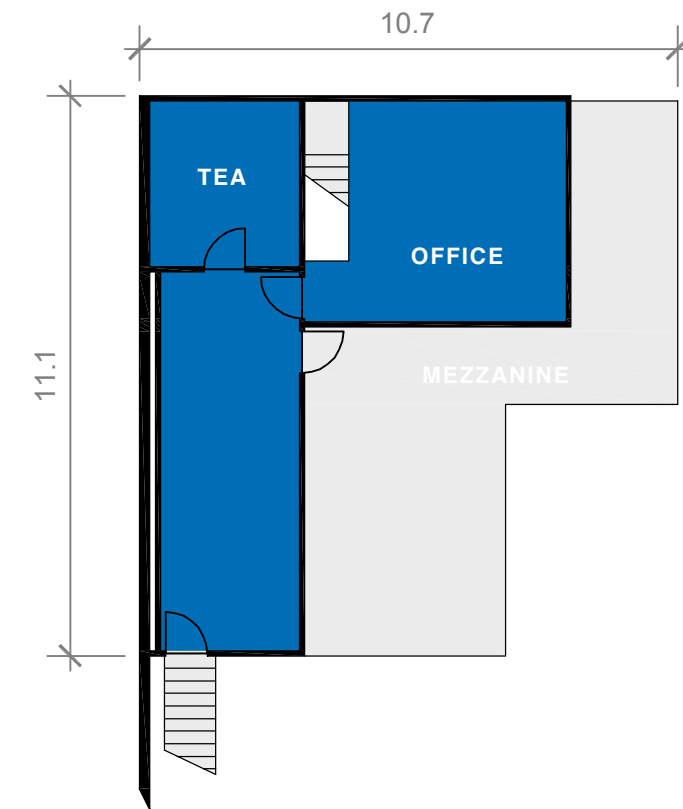

GROUND FLOOR

FIRST FLOOR

Information Schedule

Warehouse	614 m ²
Office & Amenities	98 m ²
First Floor & Mezzanine	101 m ²
Yard F	160 m ²
Total Area	973 m²