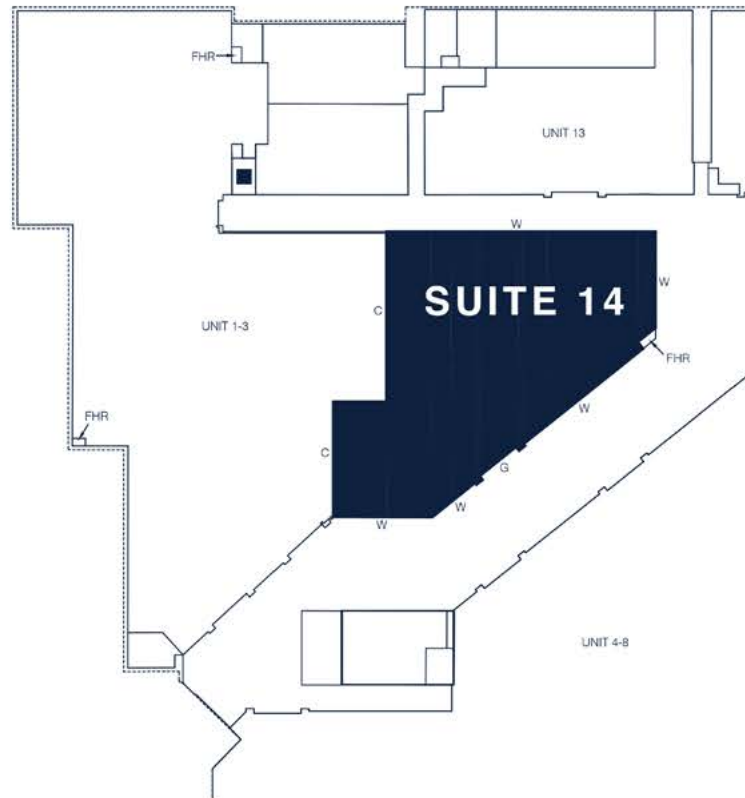

Suite 14

FLOOR AREA - 415.5SQM*

■ AVAILABLE FOR LEASE