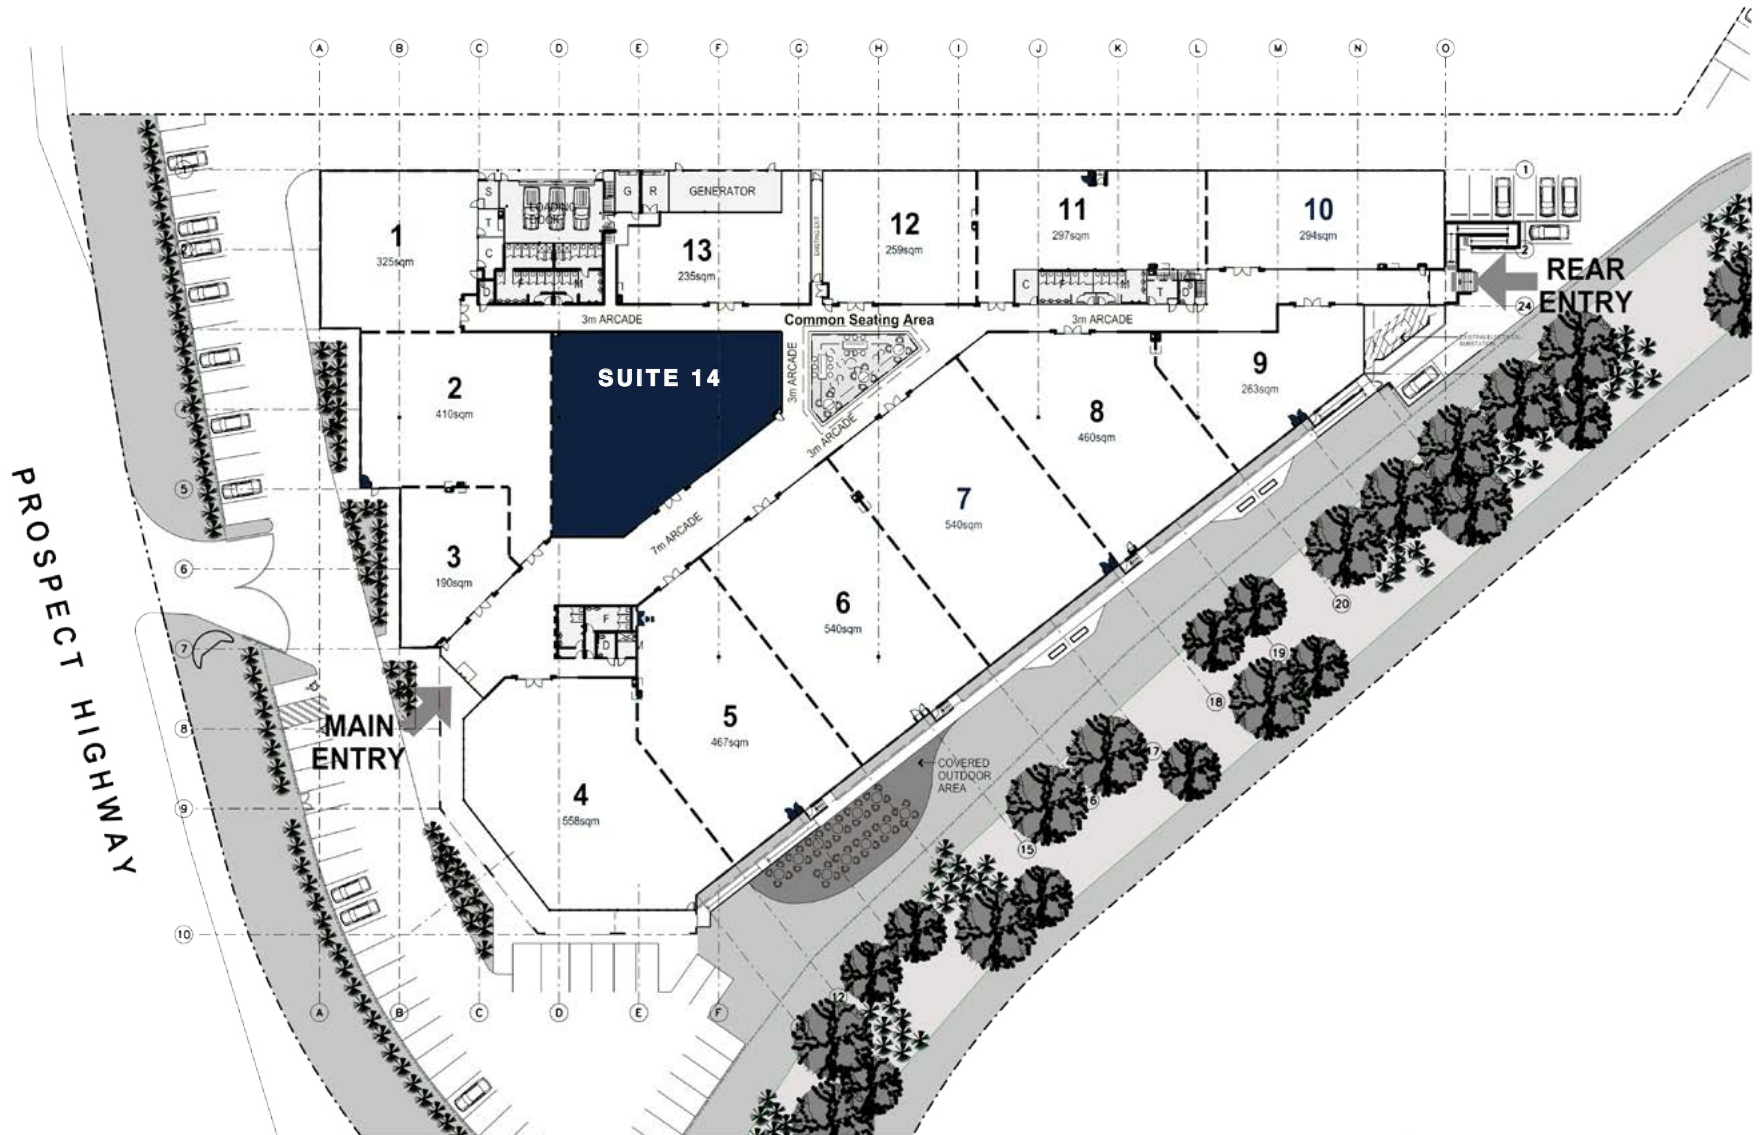

Suite 14

FLOOR AREA - 415.5SQM*

■ AVAILABLE FOR LEASE