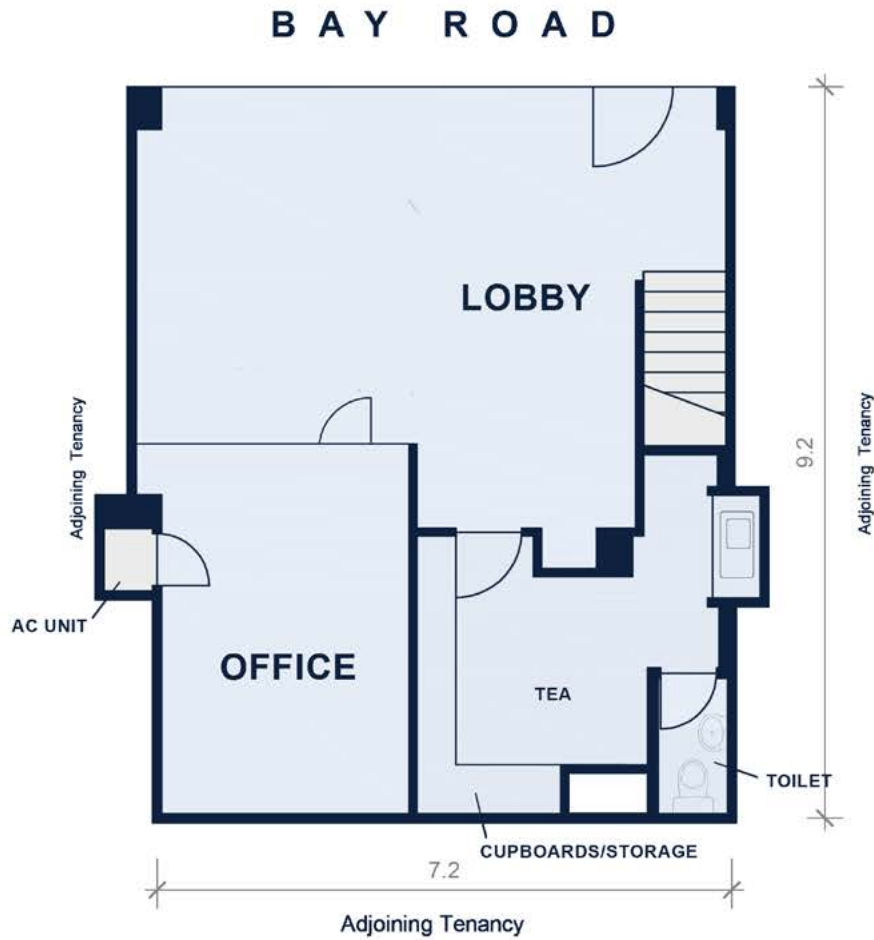

Unit 7

FLOOR AREA - 135 SQM*

Ground Floor

First Floor

■ AVAILABLE FOR LEASE