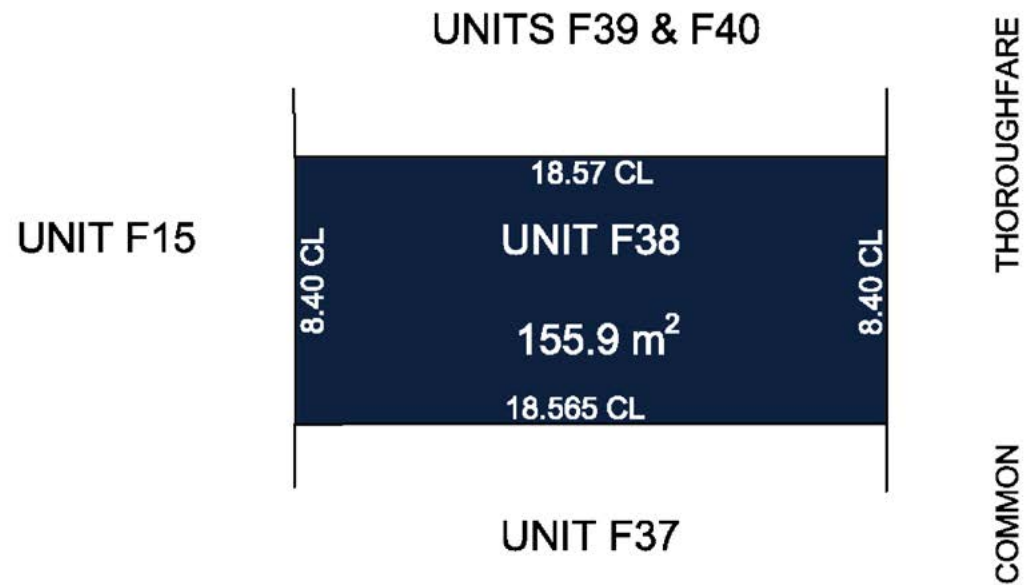

Unit F38

FLOOR AREA - 155.9 SQM*

■ AVAILABLE FOR LEASE